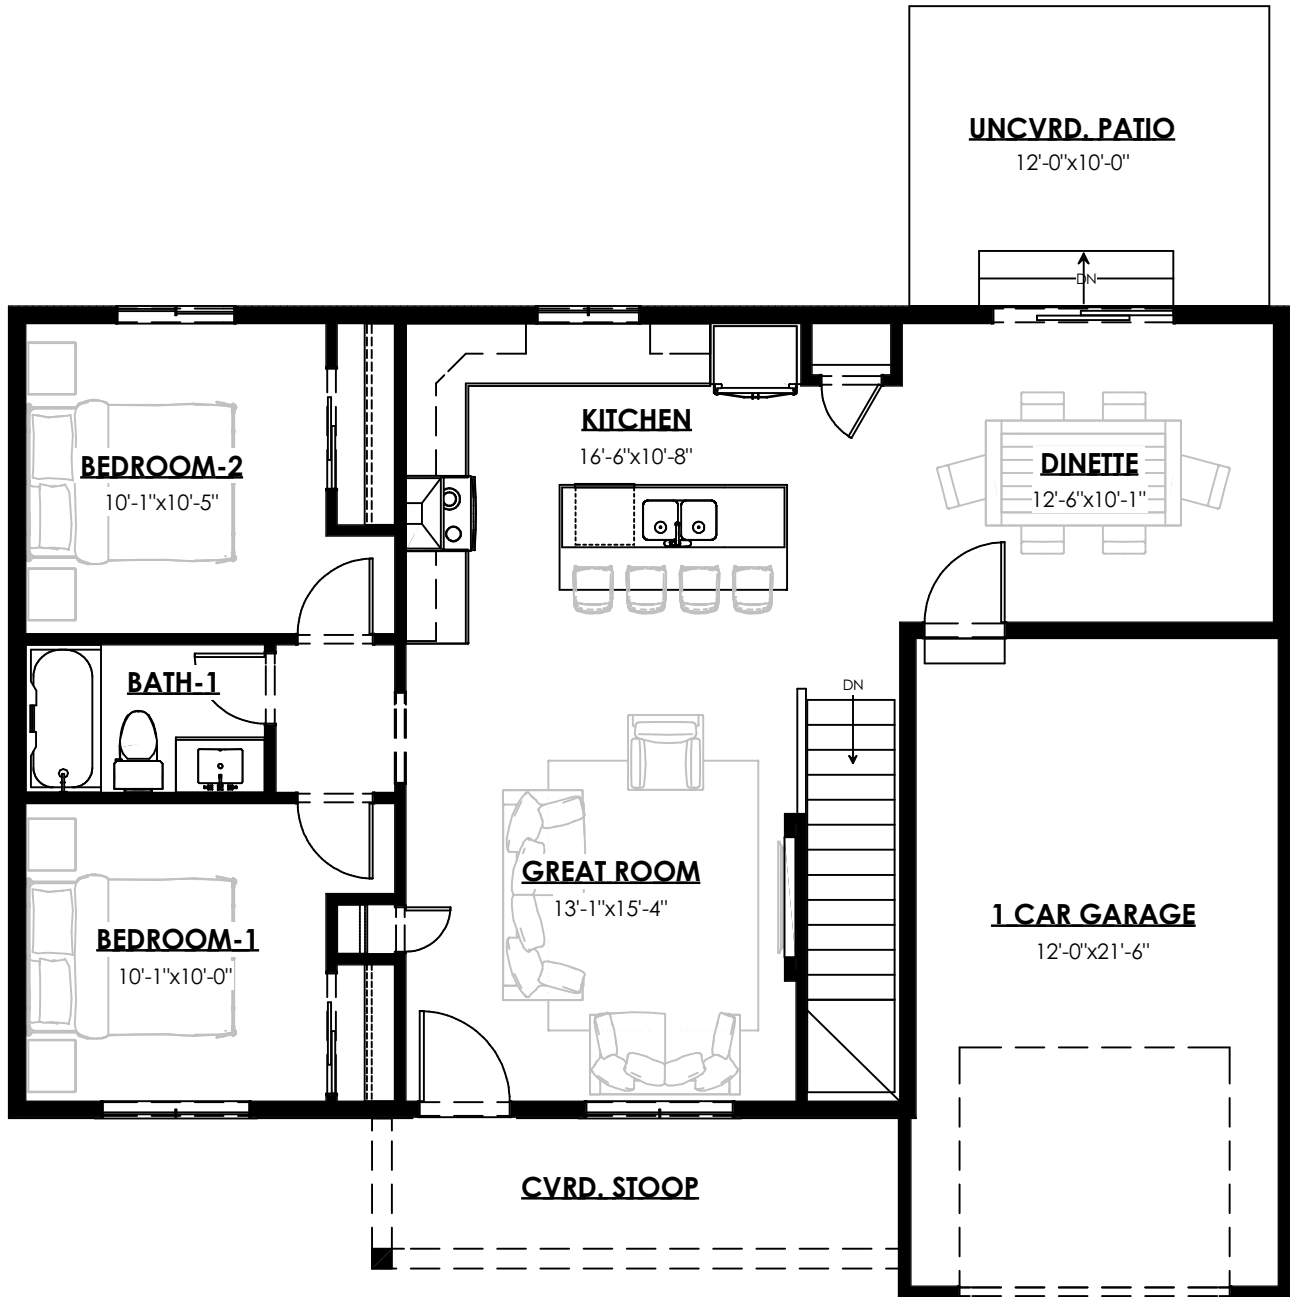

# ALPINE-1

CUSTOM HOME PLAN FROM:

 947 SQ FT (MAIN) + 762 SQ FT (BSMT)  
42'-8" WIDE x 33'-0" DEEP

MAIN FLOOR

947 SQ FT

# FINISHED BASEMENT

762 SQ FT