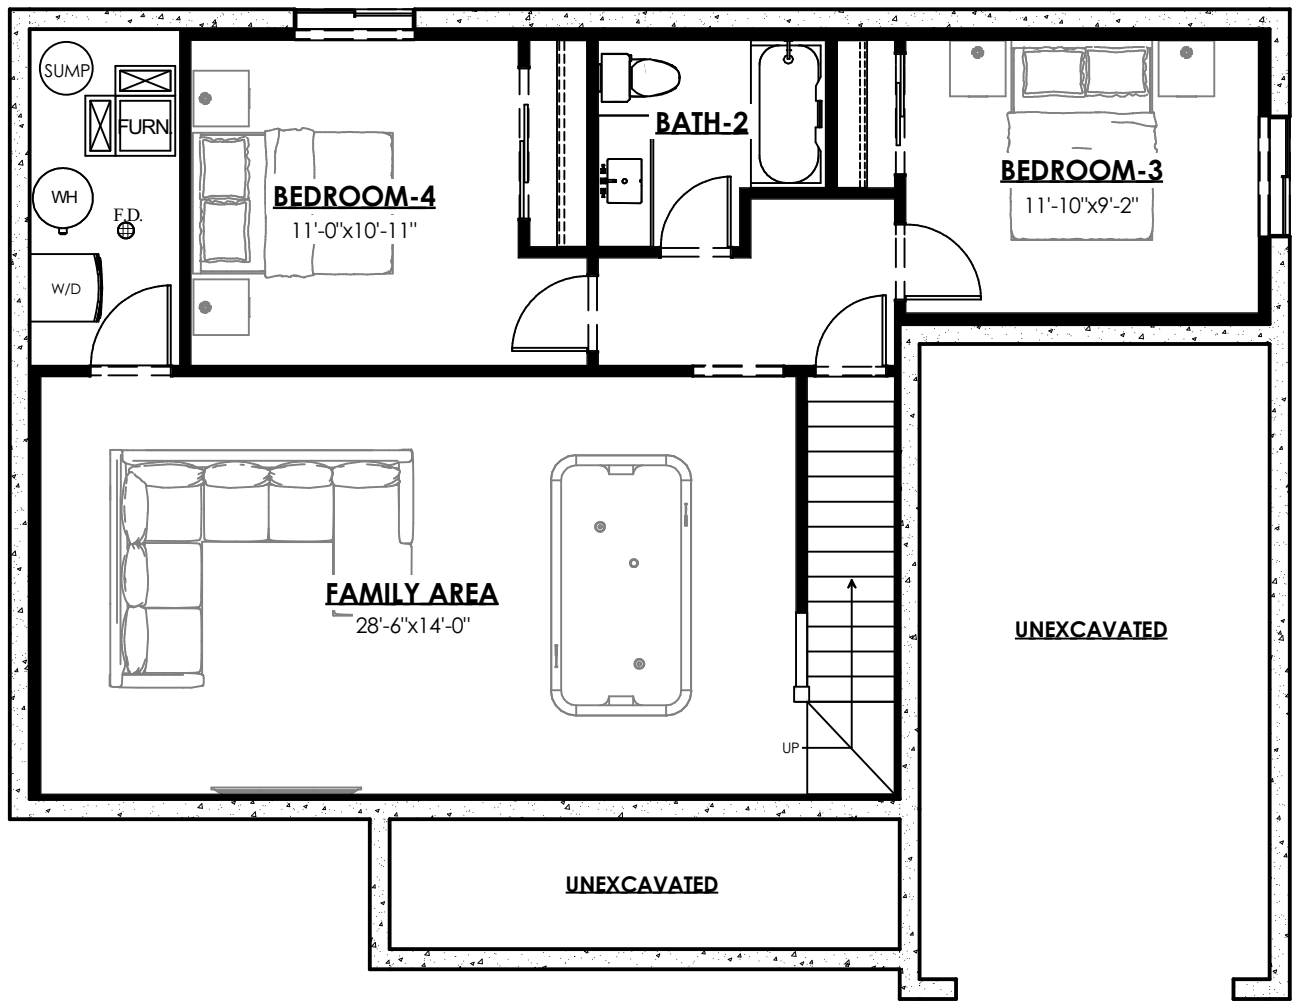

# ALPINE-1

CUSTOM HOME PLAN FROM:

 947 SQ FT (MAIN) + 762 SQ FT (BSMT)  
42'-8" WIDE x 33'-0" DEEP

MAIN FLOOR

947 SQ FT

# FINISHED BASEMENT

762 SQ FT