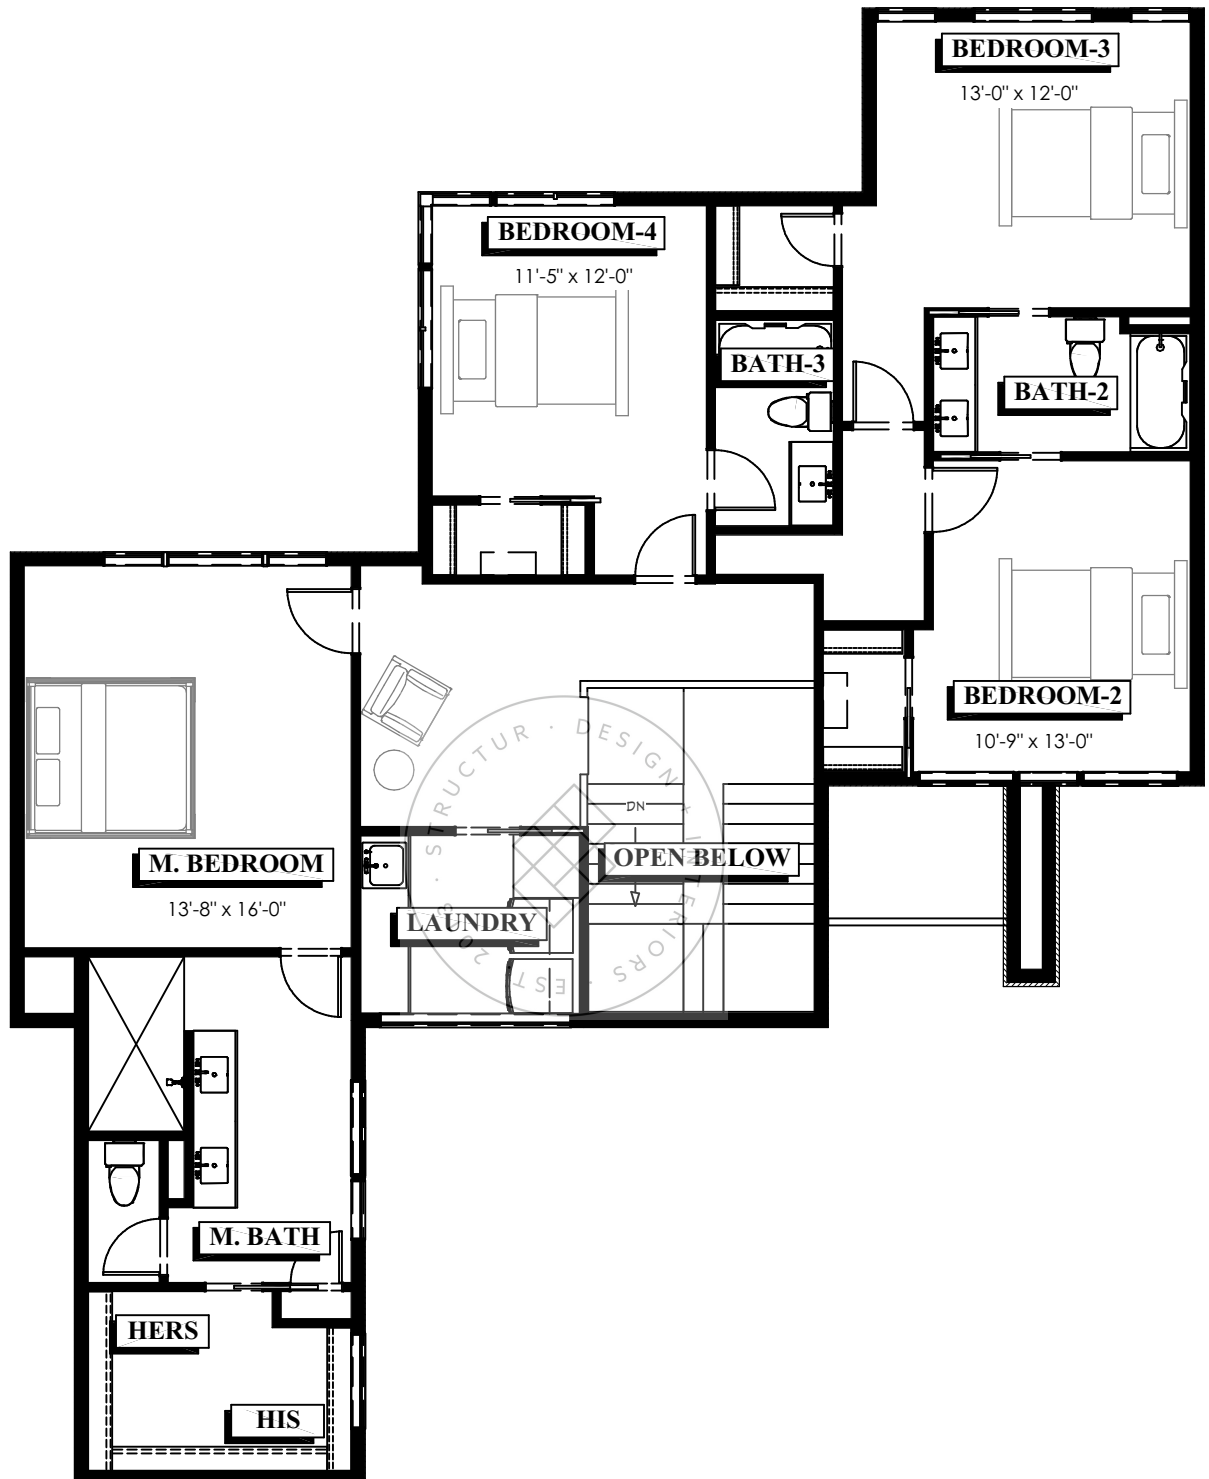

ARTESA

CUSTOM HOME PLAN FROM:

 2,890 SQ FT

66'-2" WIDE x 80'-10" DEEP

MAIN FLOOR

1 400 SQ FT

SECOND FLOOR
1490 SQ FT