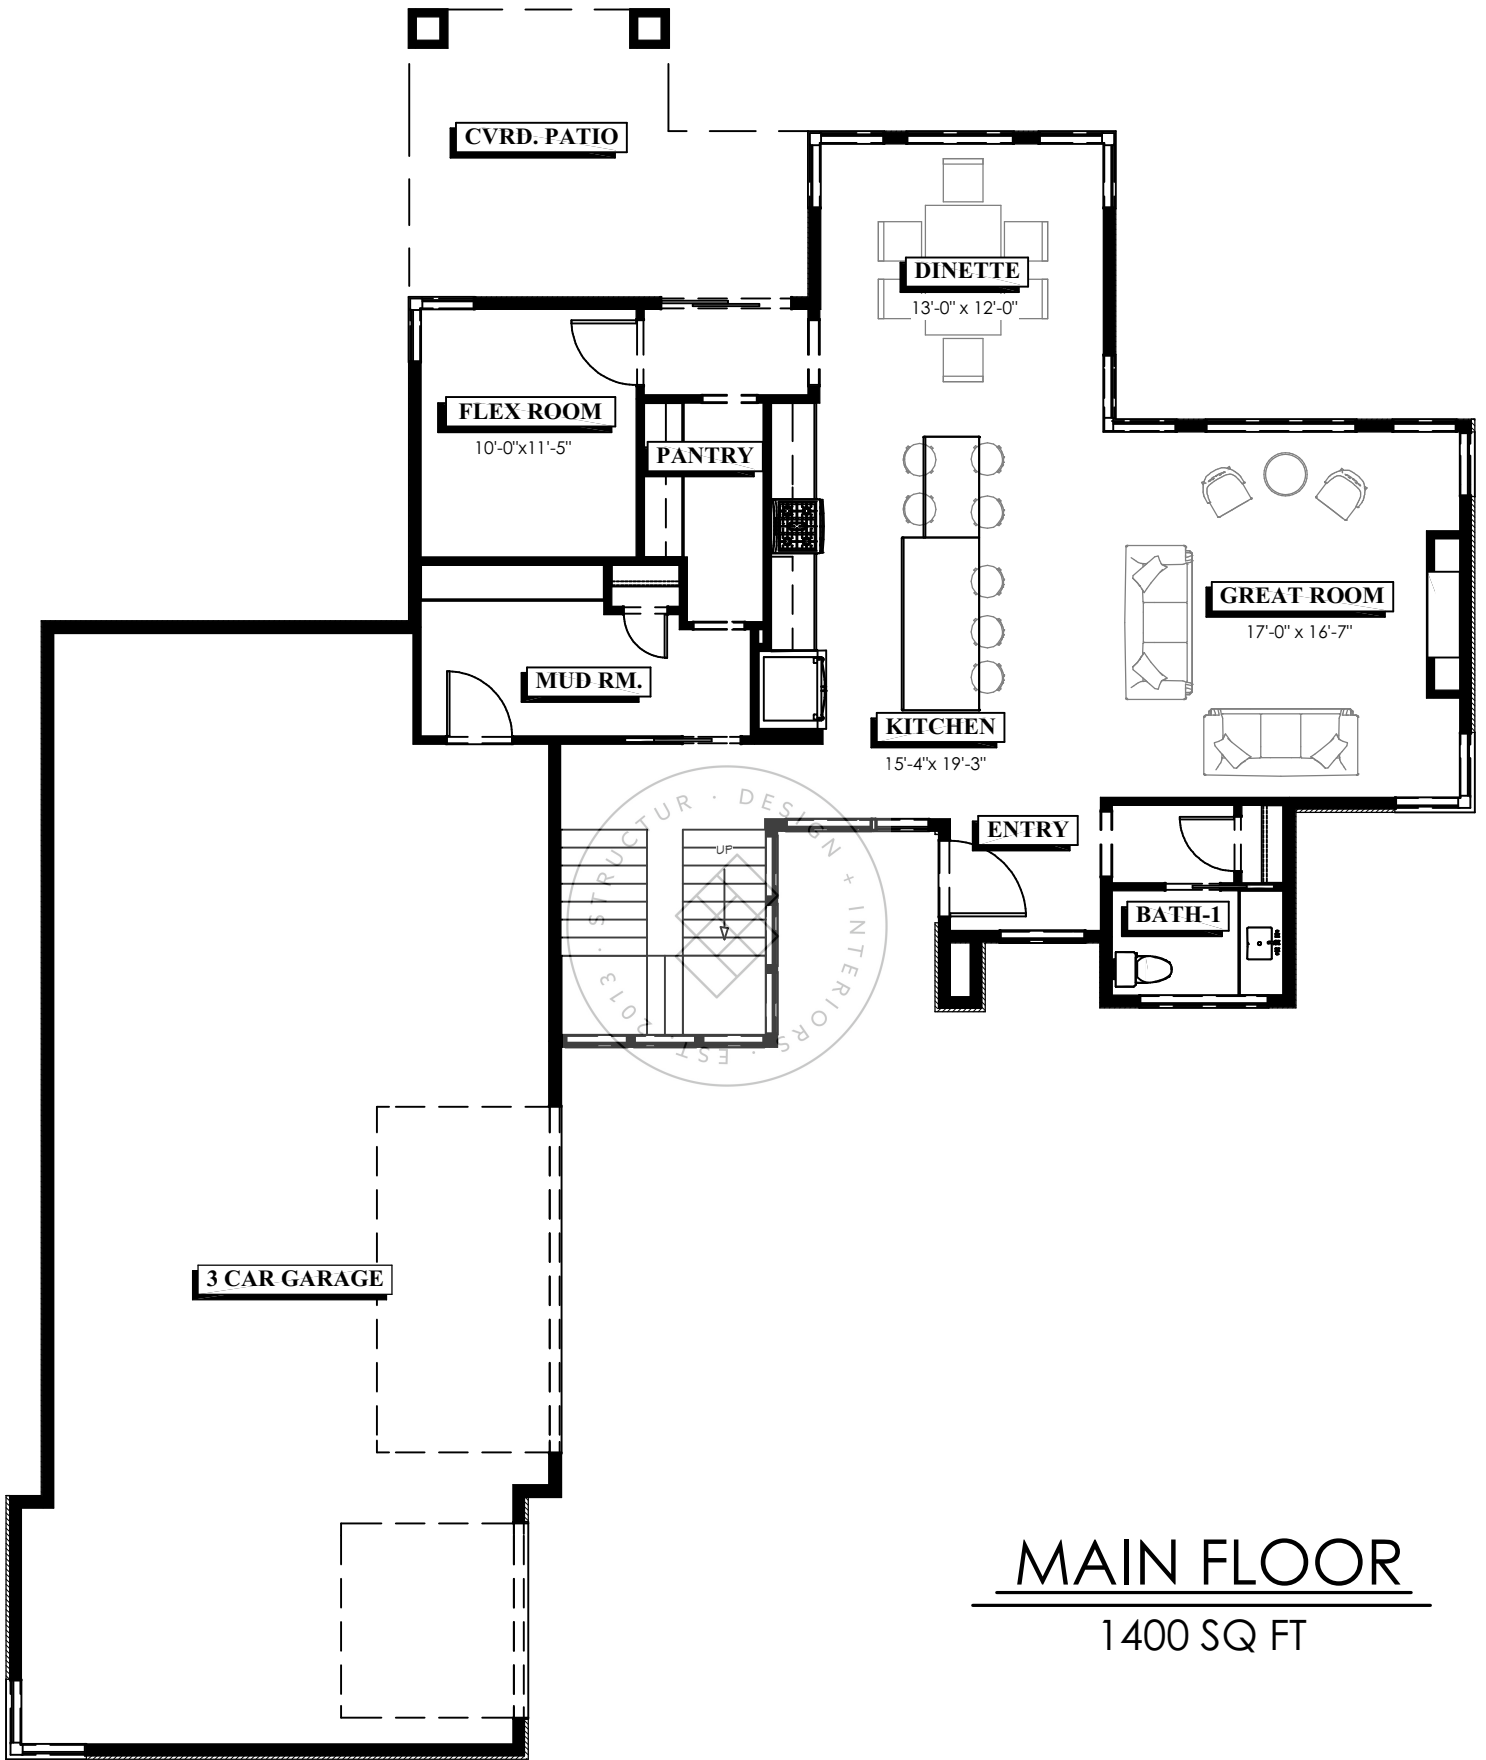

ARTESA

CUSTOM HOME PLAN FROM:

 2,890 SQ FT

66'-2" WIDE x 80'-10" DEEP

MAIN FLOOR

1 400 SQ FT

SECOND FLOOR
1490 SQ FT