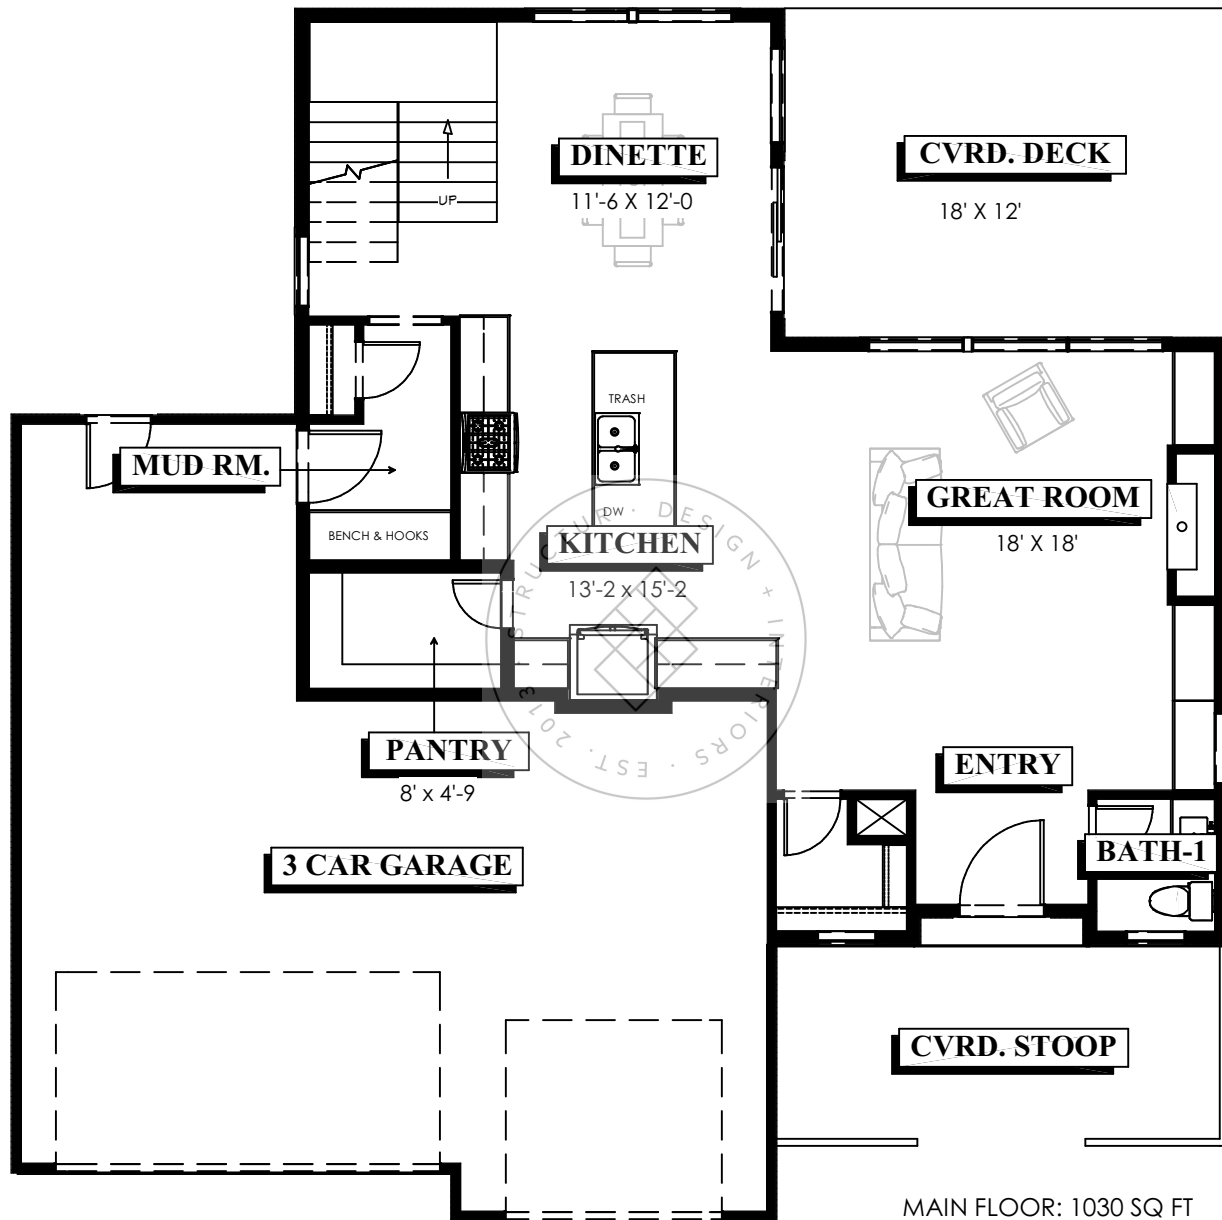

LUNA

CUSTOM HOME PLAN FROM:

MAIN FLOOR: 1030 SQ FT

MAIN FLOOR

1030 SQ FT

SECOND FLOOR

1325 SQ FT