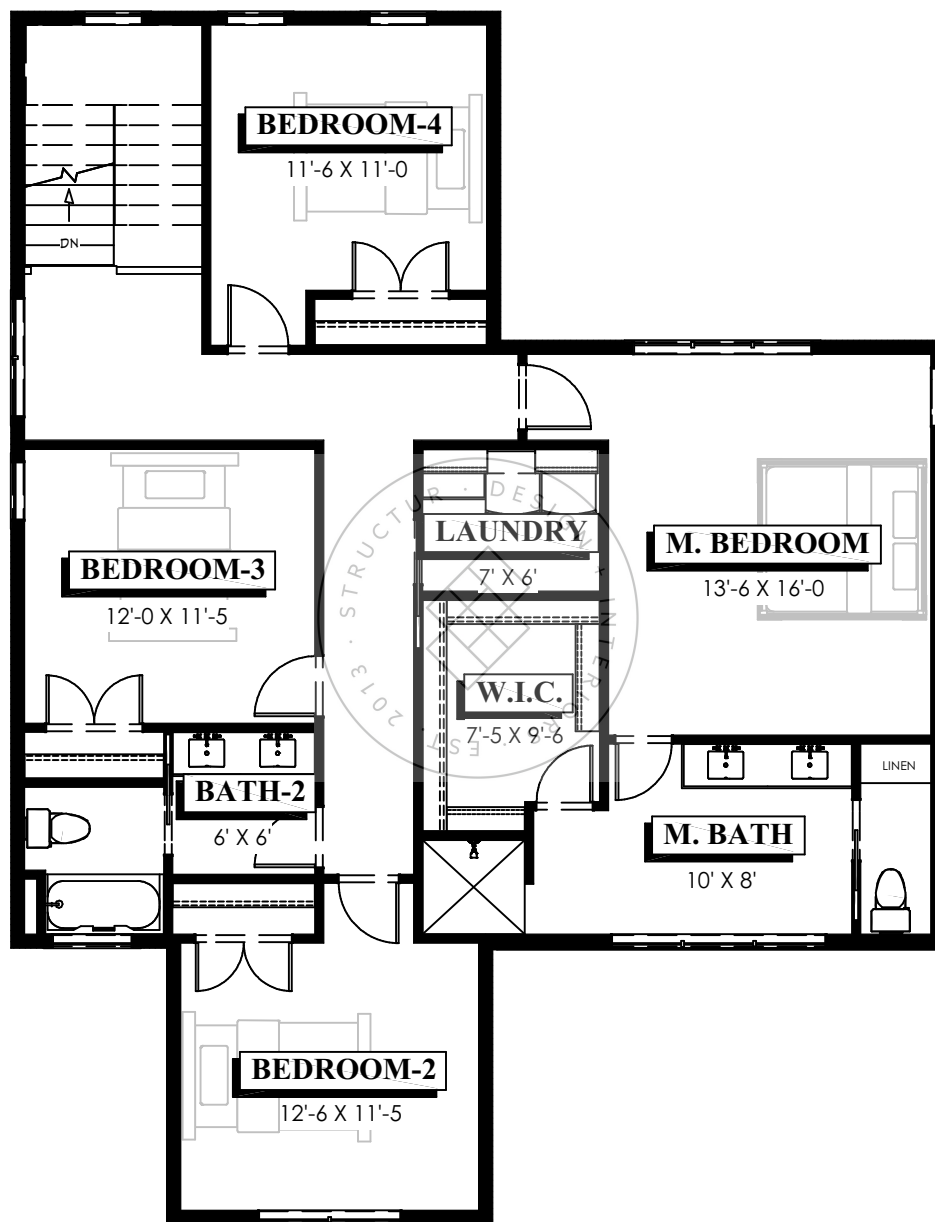

LUNA

CUSTOM HOME PLAN FROM:

MAIN FLOOR: 1030 SQ FT

MAIN FLOOR

1030 SQ FT

SECOND FLOOR

1325 SQ FT